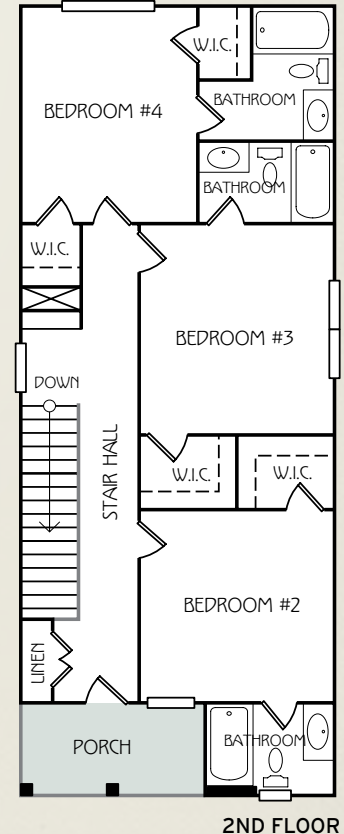

THE BLOOMFIELD

4 BEDROOM / 4 BATH COTTAGE
TOTAL SQUARE FOOTAGE: 1703

Bedroom 1:
12'6" x 12'6"

Bedroom 2:
12'7" x 12'3.5"

Bedroom 3:
13' x 12'3"

Bedroom 4:
13'9" x 11'3.5"

Living Area:
21'7.5" x 12'7"

Dining Area:
13'10" x 7'5"

Kitchen:
10'5" x 7'5"

For leasing information, contact:
205.752.0016 RETREATALABAMA.COM