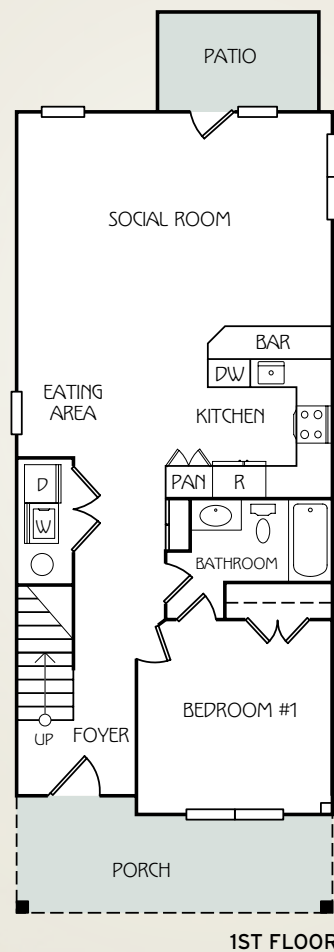

THE BLOOMFIELD

4 BEDROOM / 4 BATH COTTAGE
TOTAL SQUARE FOOTAGE: 1703

Bedroom 1:
12'6" x 12'6"

Bedroom 2:
12'7" x 12'3.5"

Bedroom 3:
13' x 12'3"

Bedroom 4:
13'9" x 11'3.5"

Living Area:
21'7.5" x 12'7"

Dining Area:
13'10" x 7'5"

Kitchen:
10'5" x 7'5"

For leasing information, contact:
205.752.0016 RETREATALABAMA.COM